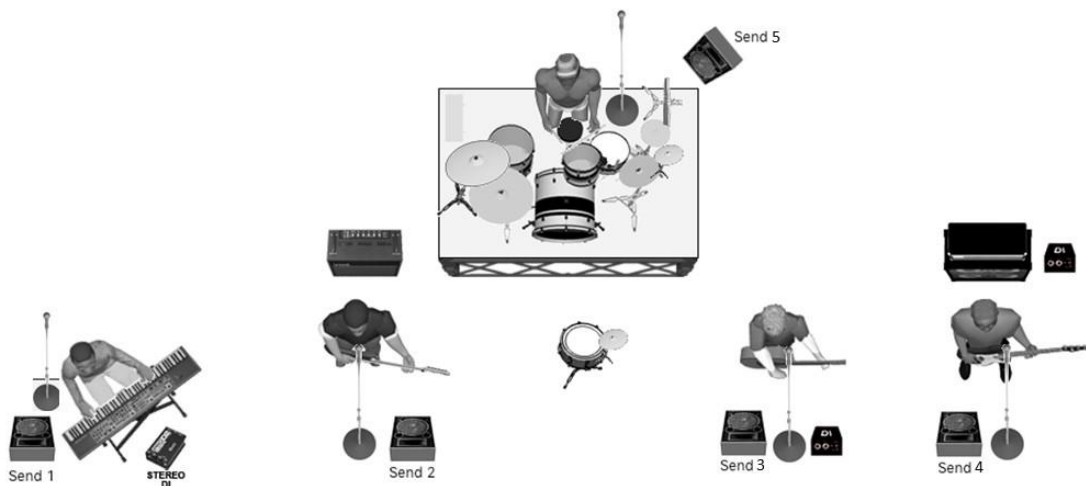

WEATHER WITH YOU

FOUR SEASONS IN ONE DAY

DISTANT SUN

LOCKED OUT

PINEAPPLE HEAD

-SHOW DETAILS-

SET 1 – 50 mins
 INTERMISSION – 20 mins
 SET 2 – 50 mins

TOTAL DURATION – 2 Hours

-STAGE PLOT-

1. KICK
2. SNARE
3. HATS
4. RACK 1
5. FLOOR TOM
6. OVERHEAD LEFT
7. OVERHEAD RIGHT
8. CHIMES
9. FRONT STAGE SNARE

10. BASS
11. KEYBOARD LEFT
12. KEYBOARD RIGHT
13. ELECTRIC GUITAR LEFT
14. ELECTRIC GUITAR RIGHT
15. ACOUSTIC GUITAR